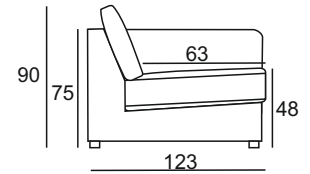

King Bridge

King Bridge 4 Split

King Bridge Accent Chair

King Bridge Club Chair

King Bridge

PRODUCT INFORMATION:

MEASUREMENTS:

	4	3	2,5	1,5
WIDTH	2870	2470	2000	1360
HEIGH	900	900	900	900
DEPTH	1230	1230	1230	1230