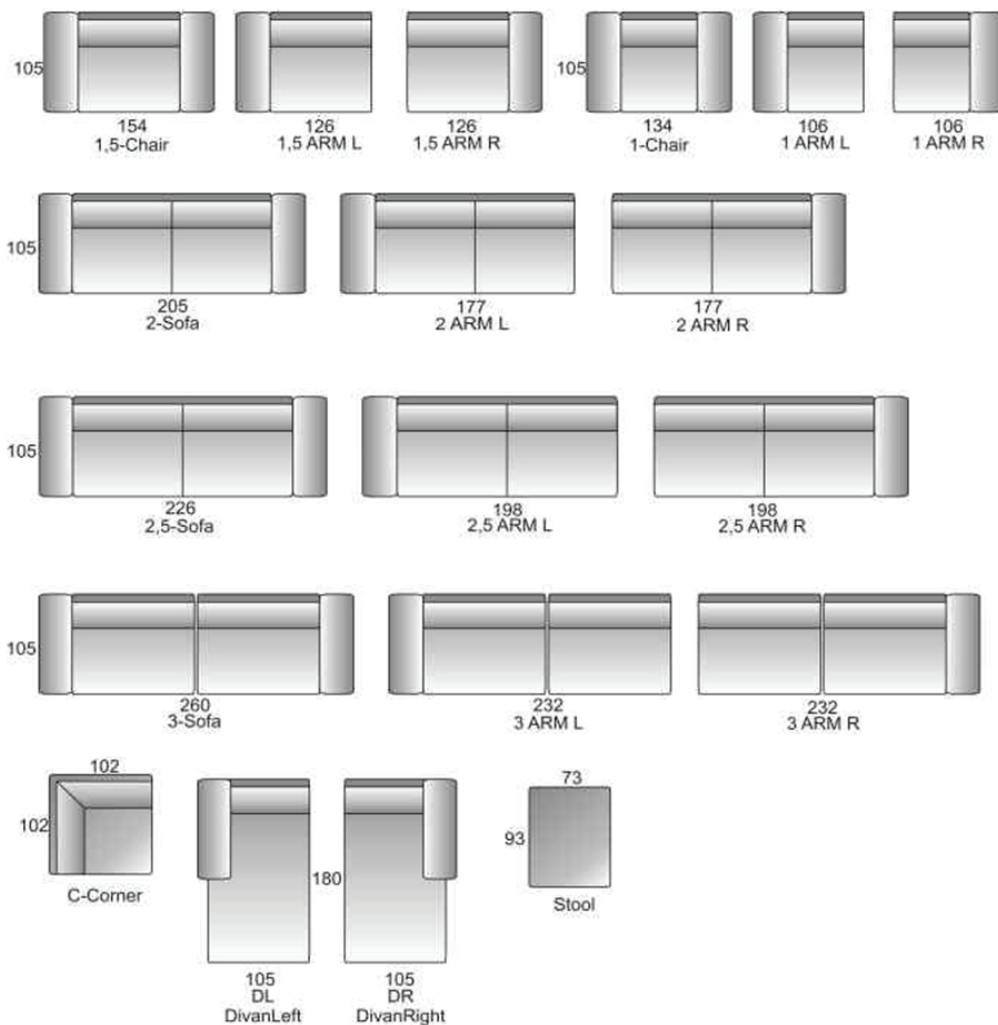

### MEASUREMENTS:\*

	2,5 with 1 arm	D divan	2,5D
WIDTH	1980	1800	2960/1840
HEIGH	900	900	900
DEPTH	1050	1050	1050/1840

\* Dimensions are approximate. Please allow tolerance of +/- 25mm.

\*\*other sizes available below on elements drawings\*\*

### ELEMENTS: