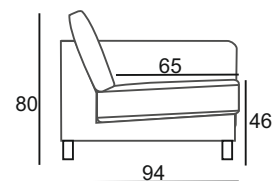

### MEASUREMENTS:\*

	3 Sofa	1 Chair
WIDTH	226	80
HEIGH	80	80
DEPTH	94	94

\*\*\* Dimensions may be differences +/- 3%, depending on the choice and configuration upholstery \*\*\*