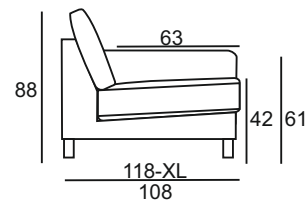

Mauritius

Mauritius 1,5PL XL-1,5AL XL-2xStool-DmaxR XL

Mauritius

PRODUCT INFORMATION

MEASUREMENTS:*

	1,5PL XL	1,5AL XL	DmaxR XL
WIDTH	132	114	132
HEIGH	88	88	88
DEPTH	118	118	203

* Dimensions are approximate. Please allow tolerance of +/- 25mm.

STANDARD:

Wooden leegs

SEAT: filled in with HR-3032 foam

BACK: filled in with crumb foam mixed with polyester siliconed fibre

ELEMENTS: