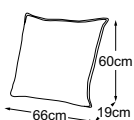

Corner incl. 1 cushion A & 1 cushion B
Item number: D064519

Element wide armrest right incl. 2 cushions A
Item number: D064522

Element wide armrest left incl. 2 cushions A
Item number: D064520

Corner-element Maxi incl. 2 cushions A & 1 cushion B
Item number: D064521

Stool
Item number: D064800

Stool high
Item number: D064801

Stool-bench
Item number: D64805

MegaStool
Item number: D064810

Armrest long
Item number: D064900

Armrest short
Item number: D064901

Kidney cushions narrow
Item number: D064921

Kidney cushions wide
Item number: D064920

Back 70
Item number: D085902

cushion A = 86x60x19
cushion B = 66x60x19

Decorative cushions are available in a wealth of designs and upholstery options. Find out more at www.designwerk.li