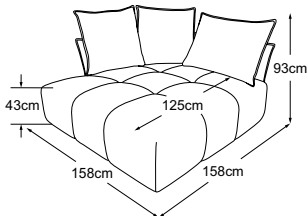

REC armrest left incl. 1 cushion A & 2 cushions B
Item number: D064121