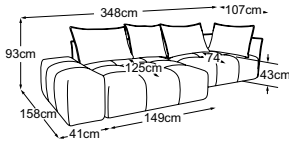

Kidney cushions wide
Item number: D064920

Back 70
Item number: D085902

cushion A = 86x60x19
cushion B = 66x60x19

Decorative cushions are available in a wealth of designs and upholstery options. Find out more at www.designwerk.li

PALACE

Combinations

Foot available in:

black mat

Please specify foot variant on order.

**Armrest long - REC -
ELT wide AT-re incl.
3 cushions A & 1 cushion B
Item number: D064500**

**ELT wide AT-li - REC -
armrest long incl.
3 cushions A & 1 cushion B
Item number: D064501**

**REC - ELT wide w/o armrest -
corner - ELT w/o armrest incl.
4 cushions A & 3 cushions B
Item number: D064510**

**ELT w/o armrest - corner -
ELT wide w/o armrest - REC incl.
4 cushions A & 3 cushions B
Item number: D064511**