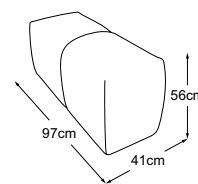

Corner incl. 1 cushion A & 1 cushion B
Item number: D064519

Element wide armrest right incl. 2 cushions A
Item number: D064522

Element wide armrest left incl. 2 cushions A
Item number: D064520

Corner-element Maxi incl. 2 cushions A & 1 cushion B
Item number: D064521

Stool
Item number: D064800

Stool high
Item number: D064801

Stool-bench
Item number: D64805

MegaStool
Item number: D064810

Armrest long
Item number: D064900

Armrest short
Item number: D064901

Kidney cushions narrow
Item number: D064921

Kidney cushions wide
Item number: D064920

Back 70
Item number: D085902

cushion A = 86x60x19
cushion B = 66x60x19

Decorative cushions are available in a wealth of designs and upholstery options. Find out more at www.designwerk.li