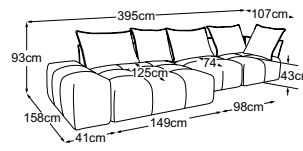

**Armrest long - REC -
ELT w/o armrest - corner incl.
3 cushions A & 2 cushions B
Item number: D064514**