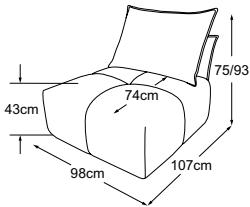

Types

Foot available in:

black mat

Please specify foot variant on order.

Element w/o armrest incl. 1 cushion A
Item number: D064105