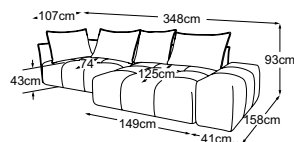

Kidney cushions wide
Item number: D064920

Back 70
Item number: D085902

cushion A = 86x60x19
cushion B = 66x60x19

Decorative cushions are available in a wealth of designs and upholstery options. Find out more at www.designwerk.li

PALACE

Combinations

Foot available in:

black mat

Please specify foot variant on order.

**Armrest long - REC -
ELT wide AT-re incl.
3 cushions A & 1 cushion B
Item number: D064500**

**ELT wide AT-li - REC -
armrest long incl.
3 cushions A & 1 cushion B
Item number: D064501**