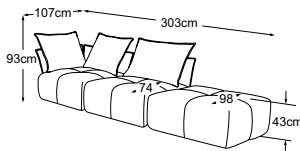

**Corner - ELT w/o armrest -
stool incl. 2 cushions A &
1 cushion B
Item number: D064512**