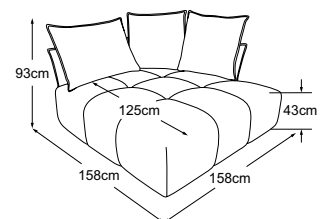

REC armrest right incl. 1 cushion A & 2 cushions B
Item number: D064122