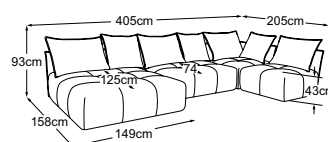

Kidney cushions wide
Item number: D064920

Back 70
Item number: D085902

cushion A = 86x60x19
cushion B = 66x60x19

Decorative cushions are available in a wealth of designs and upholstery options. Find out more at www.designwerk.li

PALACE

Combinations

Foot available in:

black mat

Please specify foot variant on order.

**Armrest long - REC -
ELT wide AT-re incl.
3 cushions A & 1 cushion B
Item number: D064500**

**ELT wide AT-li - REC -
armrest long incl.
3 cushions A & 1 cushion B
Item number: D064501**