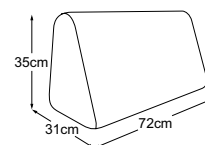

Corner incl. 1 cushion A & 1 cushion B
Item number: D064519

Element wide armrest right incl. 2 cushions A
Item number: D064522

Element wide armrest left incl. 2 cushions A
Item number: D064520

Corner-element Maxi incl. 2 cushions A & 1 cushion B
Item number: D064521

Stool
Item number: D064800

Stool high
Item number: D064801

Stool-bench
Item number: D64805

MegaStool
Item number: D064810

Armrest long
Item number: D064900

Armrest short
Item number: D064901

Kidney cushions narrow
Item number: D064921

Kidney cushions wide
Item number: D064920

Back 70
Item number: D085902

cushion A = 86x60x19
cushion B = 66x60x19

Decorative cushions are available in a wealth of designs and upholstery options. Find out more at www.designwerk.li