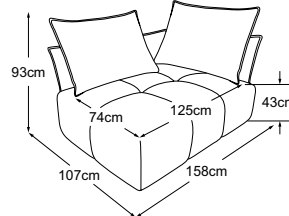

Corner incl. 1 cushion A & 1 cushion B
Item number: D064519

Element wide armrest right incl. 2 cushions A
Item number: D064522

Element wide armrest left incl. 2 cushions A
Item number: D064520

Corner-element Maxi incl. 2 cushions A & 1 cushion B
Item number: D064521

Kidney cushions wide
Item number: D064920

Back 70
Item number: D085902

cushion A = 86x60x19
cushion B = 66x60x19

Decorative cushions are available in a wealth of designs and upholstery options. Find out more at www.designwerk.li

**Corner - ELT w/o armrest -
REC - armrest short incl.
3 cushions A & 2 cushions B
Item number: D064526**

**cushion A = 86x60x19
cushion B = 66x60x19**