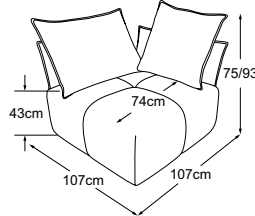

Corner incl. 1 cushion A & 1 cushion B
Item number: D064519