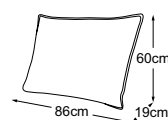

Corner incl. 1 cushion A & 1 cushion B
Item number: D064519

Element wide armrest right incl. 2 cushions A
Item number: D064522

Element wide armrest left incl. 2 cushions A
Item number: D064520

Corner-element Maxi incl. 2 cushions A & 1 cushion B
Item number: D064521

Stool
Item number: D064800

Stool high
Item number: D064801

Stool-bench
Item number: D64805

MegaStool
Item number: D064810

Armrest long
Item number: D064900

Armrest short
Item number: D064901

Kidney cushions narrow
Item number: D064921

Kidney cushions wide
Item number: D064920

Back 70
Item number: D085902

cushion A = 86x60x19
cushion B = 66x60x19

Decorative cushions are available in a wealth of designs and upholstery options. Find out more at www.designwerk.li