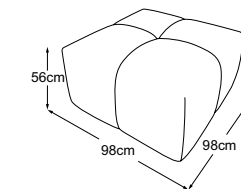

Corner incl. 1 cushion A & 1 cushion B
Item number: D064519

Element wide armrest right incl. 2 cushions A
Item number: D064522

Element wide armrest left incl. 2 cushions A
Item number: D064520

Corner-element Maxi incl. 2 cushions A & 1 cushion B
Item number: D064521

Stool
Item number: D064800

Stool high
Item number: D064801

Stool-bench
Item number: D64805

MegaStool
Item number: D064810

Armrest long
Item number: D064900

Armrest short
Item number: D064901

Kidney cushions narrow
Item number: D064921

Kidney cushions wide
Item number: D064920

Back 70
Item number: D085902

cushion A = 86x60x19
cushion B = 66x60x19

Decorative cushions are available in a wealth of designs and upholstery options. Find out more at www.designwerk.li