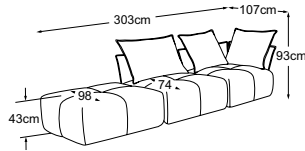

**Stool - ELT w/o armrest -
corner incl. 2 cushions A &
1 cushion B
Item number: D064513**