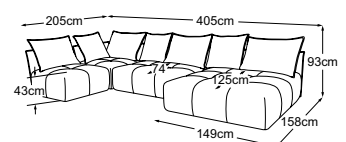

**ELT w/o armrest - corner -
ELT wide w/o armrest - REC incl.
4 cushions A & 3 cushions B
Item number: D064511**