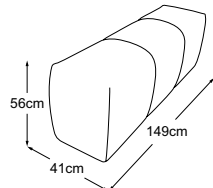

Corner incl. 1 cushion A & 1 cushion B
Item number: D064519

Element wide armrest right incl. 2 cushions A
Item number: D064522

Element wide armrest left incl. 2 cushions A
Item number: D064520

Corner-element Maxi incl. 2 cushions A & 1 cushion B
Item number: D064521

Stool
Item number: D064800

Stool high
Item number: D064801

Stool-bench
Item number: D64805

MegaStool
Item number: D064810

Armrest long
Item number: D064900

Armrest short
Item number: D064901

Kidney cushions narrow
Item number: D064921

Kidney cushions wide
Item number: D064920

Back 70
Item number: D085902

cushion A = 86x60x19
cushion B = 66x60x19

Decorative cushions are available in a wealth of designs and upholstery options. Find out more at www.designwerk.li