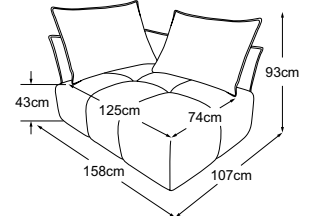

REC w/o armrest incl. 1 cushion A & 1 cushion B
Item number: D064107

REC armrest right incl. 1 cushion A & 2 cushions B
Item number: D064122

REC armrest left incl. 1 cushion A & 2 cushions B
Item number: D064121

Corner incl. 1 cushion A & 1 cushion B
Item number: D064519

Element wide armrest right incl. 2 cushions A
Item number: D064522

Element wide armrest left incl. 2 cushions A
Item number: D064520

Corner-element Maxi incl. 2 cushions A & 1 cushion B
Item number: D064521

Kidney cushions wide
Item number: D064920

Back 70
Item number: D085902

cushion A = 86x60x19
cushion B = 66x60x19

Decorative cushions are available in a wealth of designs and upholstery options. Find out more at www.designwerk.li

**Corner - ELT w/o armrest -
REC - armrest short incl.
3 cushions A & 2 cushions B
Item number: D064526**

**cushion A = 86x60x19
cushion B = 66x60x19**