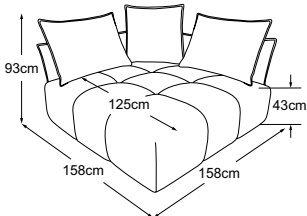

Corner incl. 1 cushion A & 1 cushion B
Item number: D064519

Element wide armrest right incl. 2 cushions A
Item number: D064522

Element wide armrest left incl. 2 cushions A
Item number: D064520

Corner-element Maxi incl. 2 cushions A & 1 cushion B
Item number: D064521

Kidney cushions wide
Item number: D064920

Back 70
Item number: D085902

cushion A = 86x60x19
cushion B = 66x60x19

Decorative cushions are available in a wealth of designs and upholstery options. Find out more at www.designwerk.li

**Corner - ELT w/o armrest -
REC - armrest short incl.
3 cushions A & 2 cushions B
Item number: D064526**

**cushion A = 86x60x19
cushion B = 66x60x19**