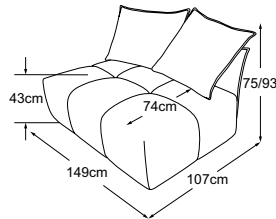

Element wide w/o armrest incl. 1 cushion A & 1 cushion B
Item number: D064106