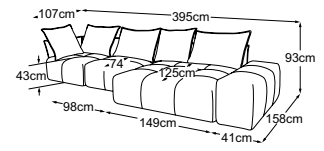

**Corner - ELT w/o armrest -
REC - armrest long incl.
3 cushions A & 2 cushions B
Item number: D064515**