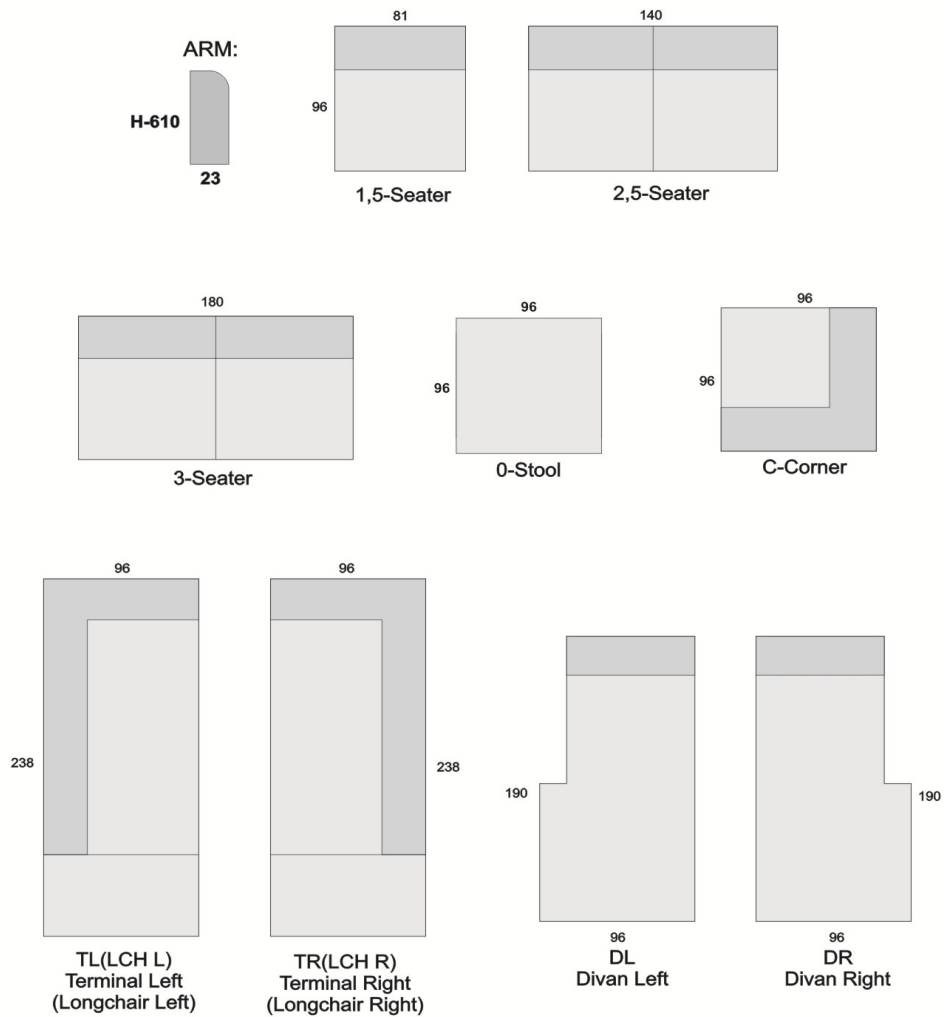

Model Fabien - loose cover model

PRODUCT INFORMATION:

MEASUREMENTS:

	3	2,5	1,5	stool 96x96	3+0
WIDTH	226	186	127	96	116/170
HEIGH	87	87	87	46	87
DEPTH	96	96	96	96	96
	Terminal/Lch	Divan	Corner	2,5D	3D
WIDTH	238	190	96	259/190	299/190
HEIGH	87	87	87	87	87
DEPTH	96	96	96	96	96
	2,5T	3T	3C2	2C2	3C3
WIDTH	259/190	299/190	299/259	259/259	299/299
HEIGH	87	87	87	87	87
DEPTH	96	96	96	96	96
	3F	2F			
WIDTH	1980	1780			
HEIGH	92	92			
DEPTH	96	96			

*****ALL MEASUREMENTS IN ABOVE TABLE ARE INCLUDING ARMS*****

PRICES IN THE PRICE LIST ARE NOT INCLUDING THE ARMS

STANDARD:

Black plastic legs

CUSHIONS:

Seat and back cushions are loose

Small cushions included in the price:

3str, 2,5str - 2 x small cushion

Corner group with corner part - 3 small cushions

Corner groups with divan part and terminal part - 2 small cushions

Chair - 1 small cushion

Model Fabien - loose cover model

PRODUCT INFORMATION:

ELEMENTS