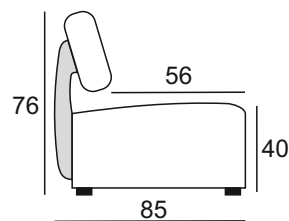

Soprano

Soprano 2,5 Sofa + 1 CHAIR

Fabric: Big Bear Cream

Soprano

PRODUCT INFORMATION

MEASUREMENTS:

	2,5 Sofa	1 Chair
WIDTH	162	77
HEIGHT	76	76
DEPTH	85	85

Dimensions may be differences +/- 3%, depending on the choice and configuration upholstery. Tolerance for dimensions of final product rises, due to the characteristic of model and fabric that has been chosen by client.

STANDARD:

Fixed upholstery
Plastic legs

SEAT: filled in with HR-3532 foam

BACK: filled in with HR-3020 foam

ELEMENTS:

182
3 Sofa

162
2,5 Sofa

142
2 Sofa