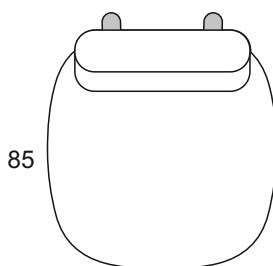

Soprano

Soprano 2,5 Sofa + 1 CHAIR

Fabric: Big Bear Cream

Soprano

PRODUCT INFORMATION

MEASUREMENTS:

	2,5 Sofa	1 Chair
WIDTH	162	77
HEIGHT	76	76
DEPTH	85	85

Dimensions may be differences +/- 3%, depending on the choice and configuration upholstery. Tolerance for dimensions of final product rises, due to the characteristic of model and fabric that has been chosen by client.

STANDARD:

Fixed upholstery
Plastic legs

SEAT: filled in with HR-3532 foam

BACK: filled in with HR-3020 foam

ELEMENTS:

182
3 Sofa

162
2,5 Sofa

142
2 Sofa